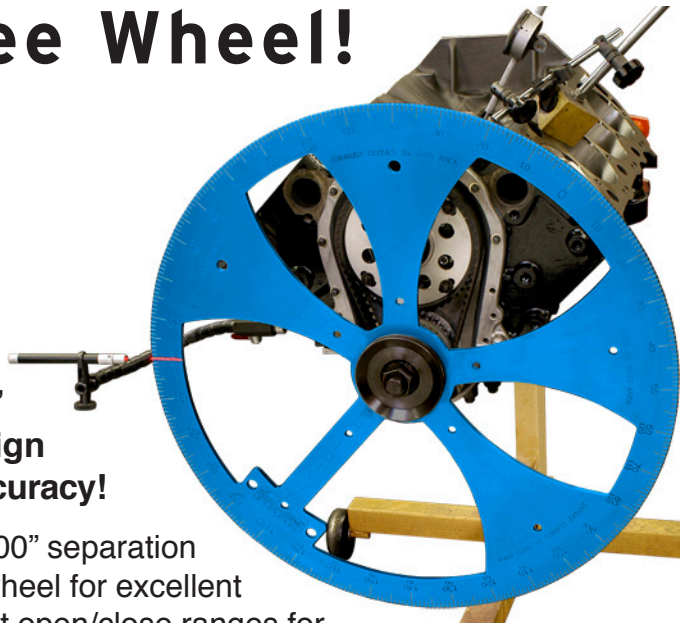

February 2011
Product
Spotlight (expires 12/30 2011)

The Ultimate Degree Wheel!

(Part# DGW-1)

**Mention This Flyer
For Special Pricing**

(Offer Extended Through December 2011)

**BHJ's 24" Laser Degree Wheel is "Hands-On!"
Super-rugged construction and precision design
provide the ultimate ease of use, flexibility & accuracy!**

The large, 1/4"-thick anodized billet wheel provides .200" separation per degree & all marks wrap around the edge of the wheel for excellent clarity. The four curved spokes show intake & exhaust open/close ranges for quick reference & allow **easy crank rotation by hand**, even with the complete valvetrain installed.

The easy-on, easy-off wheel allows cam & gear changes without resetting TDC, as the hub remains bolted to the crank when the wheel is removed. Locating dowels index the wheel to the hub in 15° increments for nearly unlimited TDC & pointer positioning. The laser pointer & flexible mounting arm accept bolt sizes from 1/4" to 9/16", allowing virtually any mounting location & ensure exact readability from all view points – thus eliminating viewing-angle issues & guesswork.

4" Hand Nut

Hands-On Rotation

Laser Ease & Accuracy

quick, secure installation & removal of the wheel. The DGW-1 kit includes the 24" Wheel, Laser Pointer with flexible Mounting Arm & two-piece Hub with one Crank Adapter (specify size when ordering).