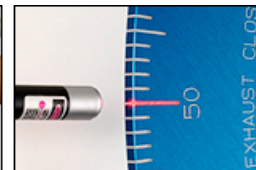

The large, 1/4"-thick anodized billet wheel provides .200" separation per degree & all marks wrap around the edge of the wheel for excellent clarity. The four curved spokes show intake & exhaust open/close ranges for quick reference & allow **easy crank rotation by hand**, even with the complete valvetrain installed.

The easy-on, easy-off wheel allows cam & gear changes without resetting TDC, as the hub remains bolted to the crank when the wheel is removed. Locating dowels index the wheel to the hub in 15° increments for nearly unlimited TDC & pointer positioning. The laser pointer & flexible mounting arm accept bolt sizes from 1/4" to 9/16", allowing virtually any mounting location & ensure exact readability from all view points – thus eliminating viewing-angle issues & guesswork.

The heavy duty, billet steel hub has an integrated 1-1/4" hex & uses interchangeable crank adapters for simple, economical application changes. Adapters are available for all applications, including dual-keyways & custom sizes. The 4" O.D. knurled hand nut enables

4" Hand Nut

Hands-On Rotation

Laser Ease & Accuracy

quick, secure installation & removal of the wheel. The DGW-1 kit includes the 24" Wheel, Laser Pointer with flexible Mounting Arm & two-piece Hub with one Crank Adapter (specify size when ordering).