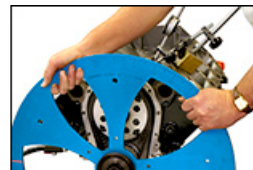

The large, 1/4"-thick anodized billet wheel provides .200" separation per degree & all marks wrap around the edge of the wheel for excellent clarity. The four curved spokes show intake & exhaust open/close ranges for quick reference & allow **easy crank rotation by hand**, even with the complete valvetrain installed.

The easy-on, easy-off wheel allows cam & gear changes without resetting TDC, as the hub remains bolted to the crank when the wheel is removed. Locating dowels index the wheel to the hub in 15° increments for nearly unlimited TDC & pointer positioning. The laser pointer & flexible mounting arm accept bolt sizes from 1/4" to 9/16", allowing virtually any mounting location & ensure exact readability from all view points – thus eliminating viewing-angle issues & guesswork.

The heavy duty, billet steel hub has an integrated 1-1/4" hex & uses interchangeable crank adapters for simple, economical application changes. Adapters are available for all applications, including dual-keyways & custom sizes. The 4" O.D. knurled hand nut enables

4" Hand Nut

Hands-On Rotation

Laser Ease & Accuracy

quick, secure installation & removal of the wheel. The DGW-1 kit includes the 24" Wheel, Laser Pointer with flexible Mounting Arm & two-piece Hub with one Crank Adapter (specify size when ordering).